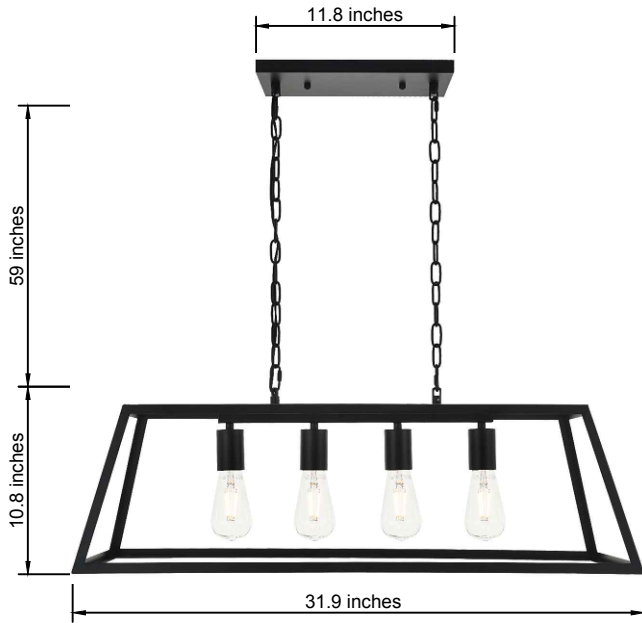

# PRODUCT SPECIFICATION SHEET

**Resolute COLLECTION**

**Resolute 4-Light Black Pendant**

**Black**  
Item No: LD4061D32BK

**Black & Brass**  
Item No: LD4061D32BRB

Available Finishes

## Dimensions

Canopy Size(in)	L11.8**W4.7**H1"
Chain/Rod Length	59"
Length	31.9"
Width	11"
Height	10.8"
Maximum Height	71"

## Specifications

Finish	2 Finishes
Material	Iron
Glass Color	N/A
Type	Pendant
Hanging Device	Chain
Voltage	110-125V
Dimmable	YES
Warranty	1 Year Limited
Shipment Type	Small Parcel

## Installation

Indoor/Outdoor	Indoor
Dry/Wet/Damp	Dry
Weight	7.1 LBS
Wire Length	79"
Safety Rating	ETL Listed